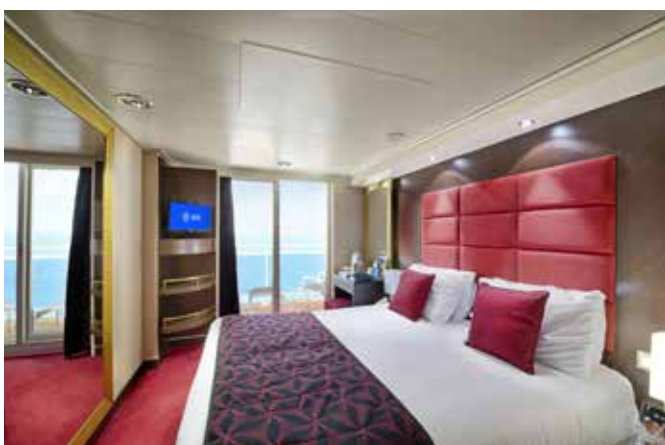

All images shown on this brochure are representative only.
Size, layout and furniture of the cabins may vary from those shown.

Valetta Waterfront, Forni Complex 2C, Pinto Wharf, Floriana

T: 2124 1292 / 2123 2987 | info@hamiltontravel.com.mt

Follow us on Facebook | [hamiltontravel_malta](https://www.instagram.com/hamiltontravel_malta) | hamiltontravel.com.mt